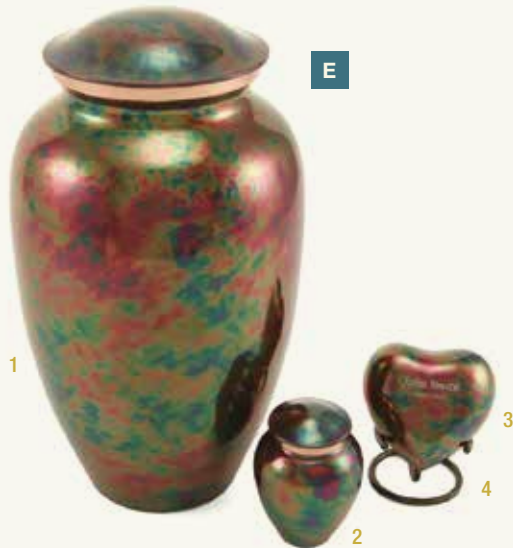

Satori Ocean

1. **#T5260L** Solid brass, threaded lid, 195 cu. in., 8.8"H x 7.5"W
2. **#T5260H** Velvet case included, 3 cu. in., 2.7"H x 2.9"W
3. **#TZ5271** Heart stand, pewter finish

Celtic Cross

1. **#T2815L** Solid brass, threaded lid, 200 cu. in., 8.9"H x 7"W
2. **#T2815K** Velvet bag included, threaded lid, 5 cu. in., 3"H x 1.9"W
3. **#T2815H** Velvet case included, 3 cu. in., 2.9"H x 2.7"W
4. **#TZ5271** Heart stand, pewter finish

Raku

1. **#T2930L** Stainless steel with raku finish, threaded lid, 200 cu. in., 10.6"H x 6"W
2. **#T2930K** Velvet bag included, threaded lid, 5 cu. in., 3.3"H x 2.3"W
3. **#T2930H** Velvet case included, 3 cu. in., 2.8"H x 2.9"W
4. **#TZ5270** Heart stand, bronze finish