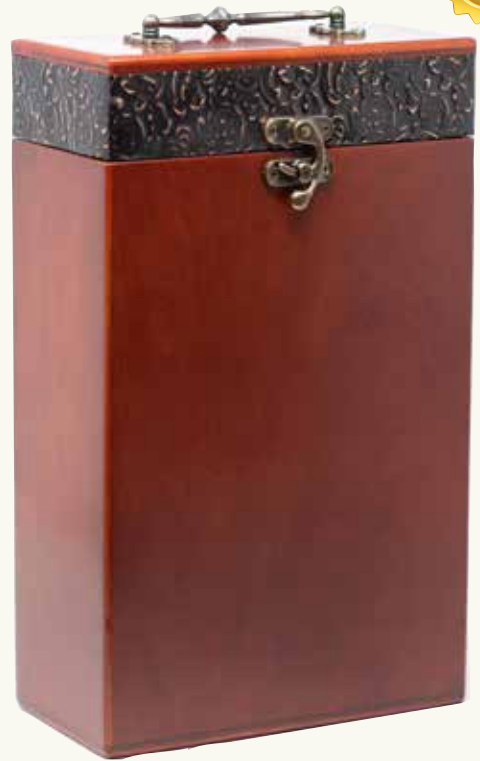

See our complete line at
www.urnsofdistinction.com

Hammered Copper
Page 12

SCATTERING URNS

Explorer

E

#U1700 Scatter or display urn, top opening secures with a latch, velvet interior, 260 cu. in., 13"H x 7.75"W x 4"D